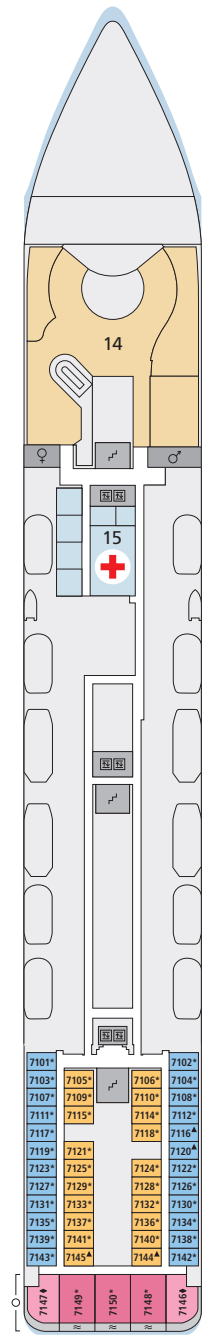

## Schiffsbereiche

- |   |                   |   |                |
|---|-------------------|---|----------------|
|  | Lift              |  | Pool           |
|  | Treppe            |  | Body & Soul    |
|  | Außendeck/Balkon  |  | Sportaußendeck |
|  | Betriebsraum/Crew |  | Entertainment  |
|  | Gänge             |  | Bar            |
|  | WC                |  | Restaurant     |
|   |                   |  | Shop/Counter   |
|   |                   |  | Hospital       |

## Deck 6

- 16 Theater
- 17 Bar
- 18 Konferenzraum
- 19 Casino
- 20 Bar
- 21 Art & Picture
- 22 Shore Excursion World
- 23 Restaurant

## Deck 5

- 16 Theater
- 24 Bar
- 25 Bibliothek
- 26 Lounge
- 27 Rezeption
- 28 Reiseberater
- 29 Shop
- 30 Bar
- 31 Restaurant

Deck 14

Deck 12

Deck 11

Deck 10

Deck 9

Deck 8

Deck 7

Deck 6