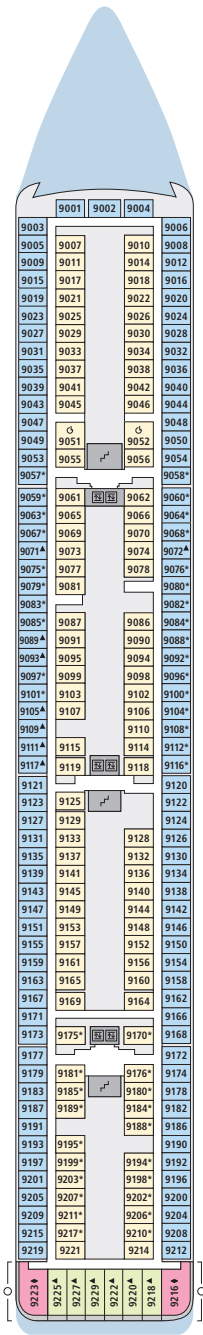

## Schiffsbereiche

- |   |                   |   |                |
|---|-------------------|---|----------------|
|  | Lift              |  | Pool           |
|  | Treppe            |  | Body & Soul    |
|  | Außendeck/Balkon  |  | Sportaußendeck |
|  | Betriebsraum/Crew |  | Entertainment  |
|  | Gänge             |  | Bar            |
|  | WC                |  | Restaurant     |
|   |                   |  | Shop/Counter   |
|   |                   |  | Hospital       |

## Deck 6

- 16 Theater
- 17 Bar
- 18 Konferenzraum
- 19 Casino
- 20 Bar
- 21 Art & Picture
- 22 Shore Excursion World
- 23 Restaurant

## Deck 5

- 16 Theater
- 24 Bar
- 25 Bibliothek
- 26 Lounge
- 27 Rezeption
- 28 Reiseberater
- 29 Shop
- 30 Bar
- 31 Restaurant

Deck 14

Deck 12

Deck 11

Deck 10

Deck 9

Deck 8

Deck 7

Deck 6