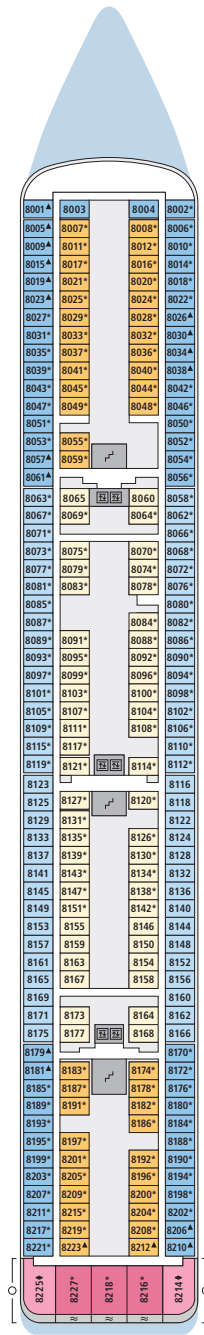

## Schiffsbereiche

- |   |                   |   |                |
|---|-------------------|---|----------------|
|  | Lift              |  | Pool           |
|  | Treppe            |  | Body & Soul    |
|  | Außendeck/Balkon  |  | Sportaußendeck |
|  | Betriebsraum/Crew |  | Entertainment  |
|  | Gänge             |  | Bar            |
|  | WC                |  | Restaurant     |
|   |                   |  | Shop/Counter   |
|   |                   |  | Hospital       |

## Deck 6

- 16 Theater
- 17 Bar
- 18 Konferenzraum
- 19 Casino
- 20 Bar
- 21 Art & Picture
- 22 Shore Excursion World
- 23 Restaurant

## Deck 5

- 16 Theater
- 24 Bar
- 25 Bibliothek
- 26 Lounge
- 27 Rezeption
- 28 Reiseberater
- 29 Shop
- 30 Bar
- 31 Restaurant

Deck 14

Deck 12

Deck 11

Deck 10

Deck 9

Deck 8

Deck 7

Deck 6